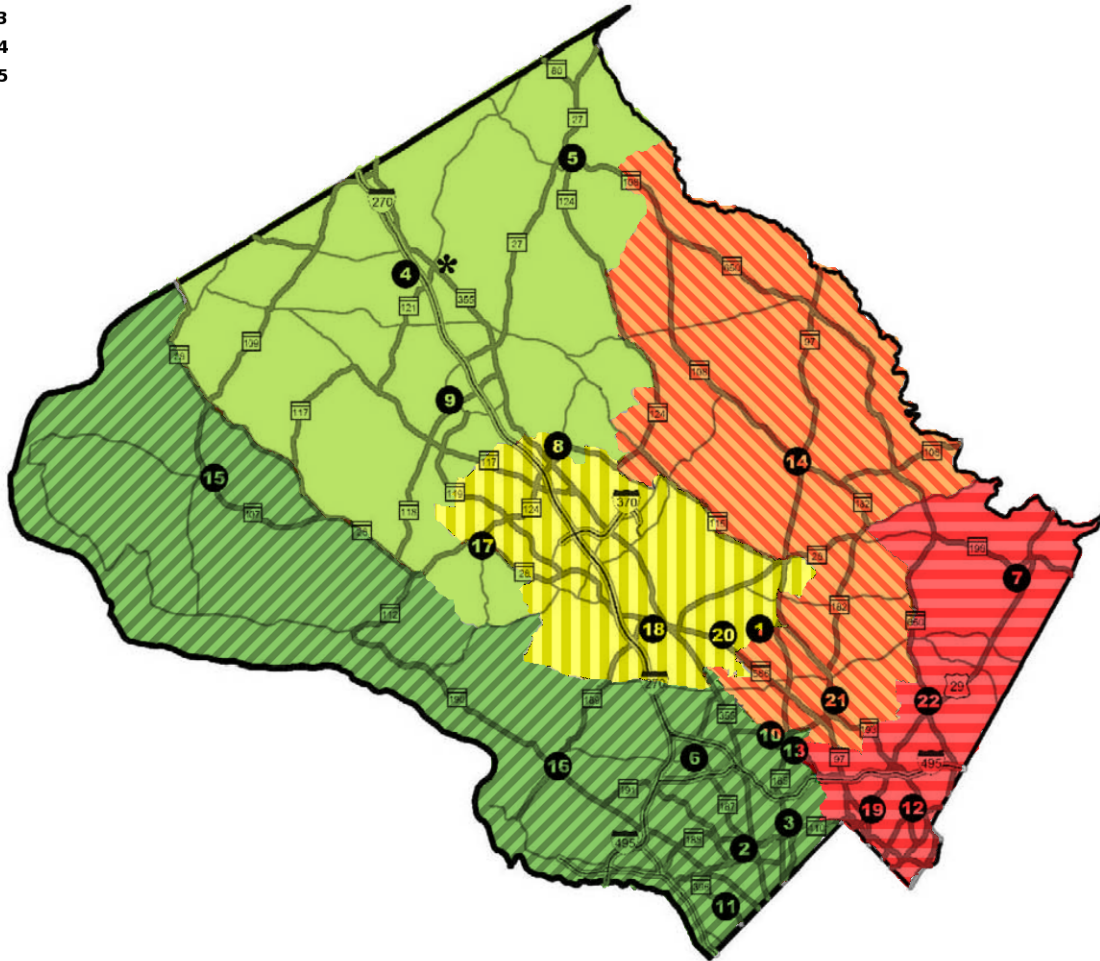

# Montgomery County, Maryland Public Libraries

- █ District 1
- █ District 2
- █ District 3
- █ District 4
- █ District 5

## BRANCHES

- |                       |                          |   |                            |
|-----------------------|--------------------------|---|----------------------------|
| 1. Aspen Hill         | 7. Marilyn J. Praisner ❖ | 13. Noyes Library for<br>Young Children | 18. Rockville Memorial ❖   |
| 2. Bethesda ❖         | 8. Gaithersburg ❖ *      | 14. Olney *                             | 19. Silver Spring ❖        |
| 3. Chevy Chase        | 9. Germantown ❖          | 15. Poolesville                         | 20. Twinbrook              |
| 4. Corrections Center | 10. Kensington Park      | 16. Potomac                             | 21. Wheaton ❖              |
| 5. Damascus           | 11. Little Falls         | 17. Quince Orchard                      | 22. White Oak              |
| 6. Davis              | 12. Long Branch          |   | * Clarksburg<br>(proposed) |

❖ Open on Sundays

\* Gaithersburg and Olney branches are closed for renovation during FY13. Gaithersburg branch services will be provided from an interim facility at Lakeforest Mall.

See <http://www.montgomerycountymd.gov/library> for a full listing of Library Hours and Holidays, Services, and Policies.